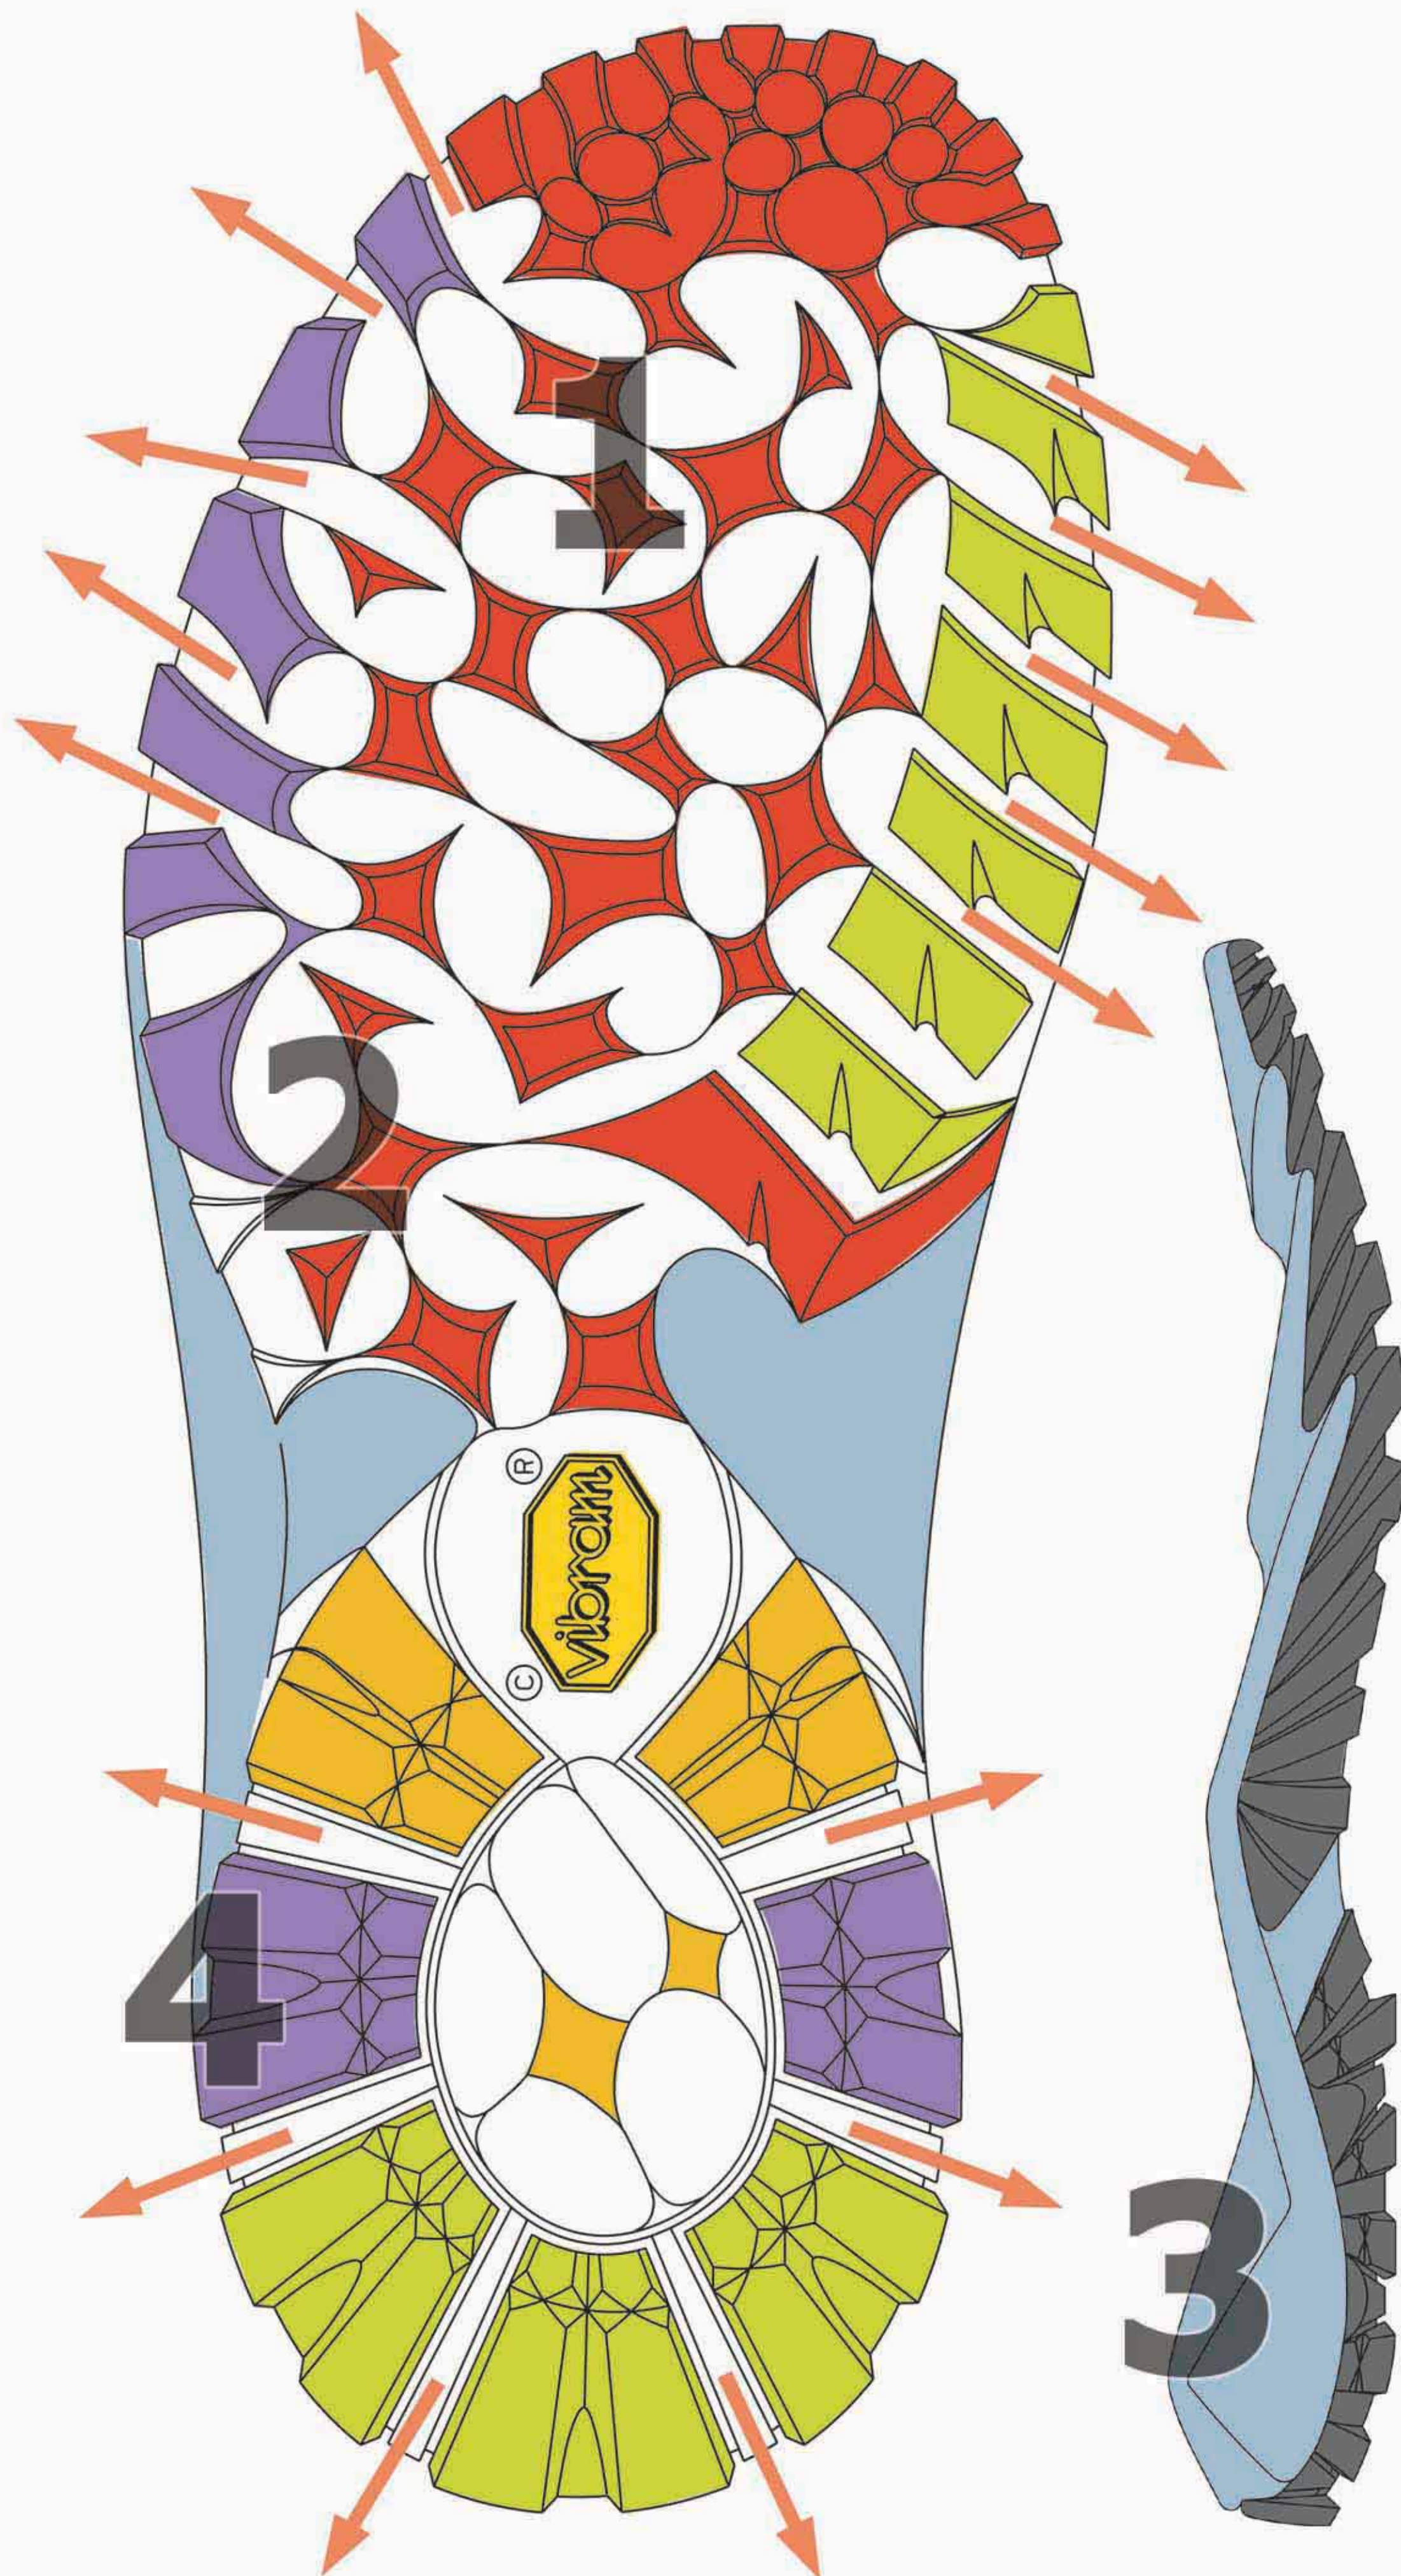

Cougar

- 1** Vibram®Sharp lugs for TRACTION ON HEAVY GROUND
- 2** Engraved shank for better GRIP ON UNEVEN GROUND
- 3** EVA midsole for REDUCED WEIGHT, SHOCK ABSORPTION AND COMFORT
- 4** Vibram®Carrarmato lugs for STABILITY

Vibram®X'Plosion Lug TRACTION

Rockered profile for EASY TOE-OFF

Toe-bumper for foot PROTECTION AND GRIP

High profile PU heel for SHOCK ABSORBING & COMFORT

-  GRIP
-  TRACTION
-  BRAKING
-  CUSHIONING
-  STABILITY
-  SELF-CLEANING