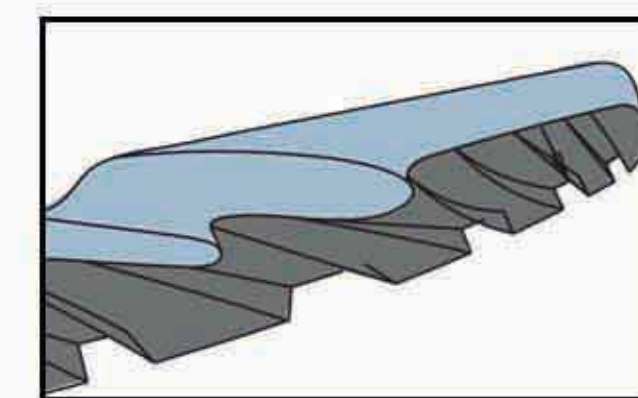

Cougar

- 1** Vibram®Sharp lugs for TRACTION ON HEAVY GROUND
- 2** Engraved shank for better GRIP ON UNEVEN GROUND
- 3** EVA midsole for REDUCED WEIGHT, SHOCK ABSORPTION AND COMFORT
- 4** Vibram®Carrarmato lugs for STABILITY

Vibram®X'Plosion Lug TRACTION

Rockered profile for EASY TOE-OFF

Toe-bumper for foot PROTECTION AND GRIP

High profile PU heel for SHOCK ABSORBING & COMFORT

-  GRIP
-  TRACTION
-  BRAKING
-  CUSHIONING
-  STABILITY
-  SELF-CLEANING