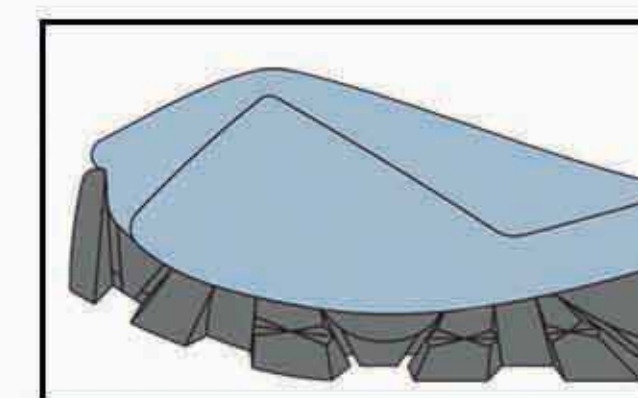

Cougar

- 1** Vibram®Sharp lugs for TRACTION ON HEAVY GROUND
- 2** Engraved shank for better GRIP ON UNEVEN GROUND
- 3** EVA midsole for REDUCED WEIGHT, SHOCK ABSORPTION AND COMFORT
- 4** Vibram®Carrarmato lugs for STABILITY

Vibram®X'Plosion Lug TRACTION

Rockered profile for EASY TOE-OFF

Toe-bumper for foot PROTECTION AND GRIP

High profile PU heel for SHOCK ABSORBING & COMFORT

-  GRIP
-  TRACTION
-  BRAKING
-  CUSHIONING
-  STABILITY
-  SELF-CLEANING