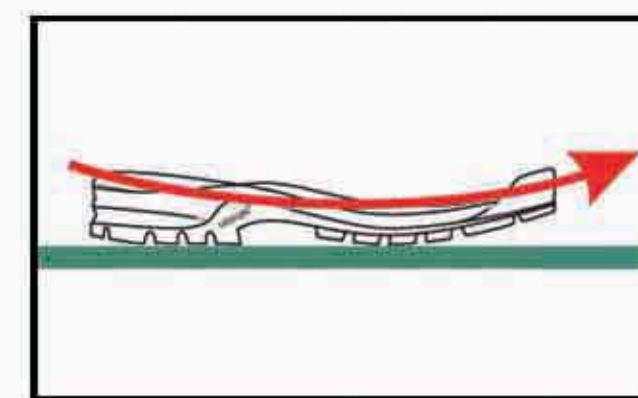

Cougar

- 1** Vibram®Sharp lugs for TRACTION ON HEAVY GROUND
- 2** Engraved shank for better GRIP ON UNEVEN GROUND
- 3** EVA midsole for REDUCED WEIGHT, SHOCK ABSORPTION AND COMFORT
- 4** Vibram®Carrarmato lugs for STABILITY

Vibram®X'Plosion Lug TRACTION

Rockered profile for EASY TOE-OFF

Toe-bumper for foot PROTECTION AND GRIP

High profile PU heel for SHOCK ABSORBING & COMFORT

-  GRIP
-  TRACTION
-  BRAKING
-  CUSHIONING
-  STABILITY
-  SELF-CLEANING